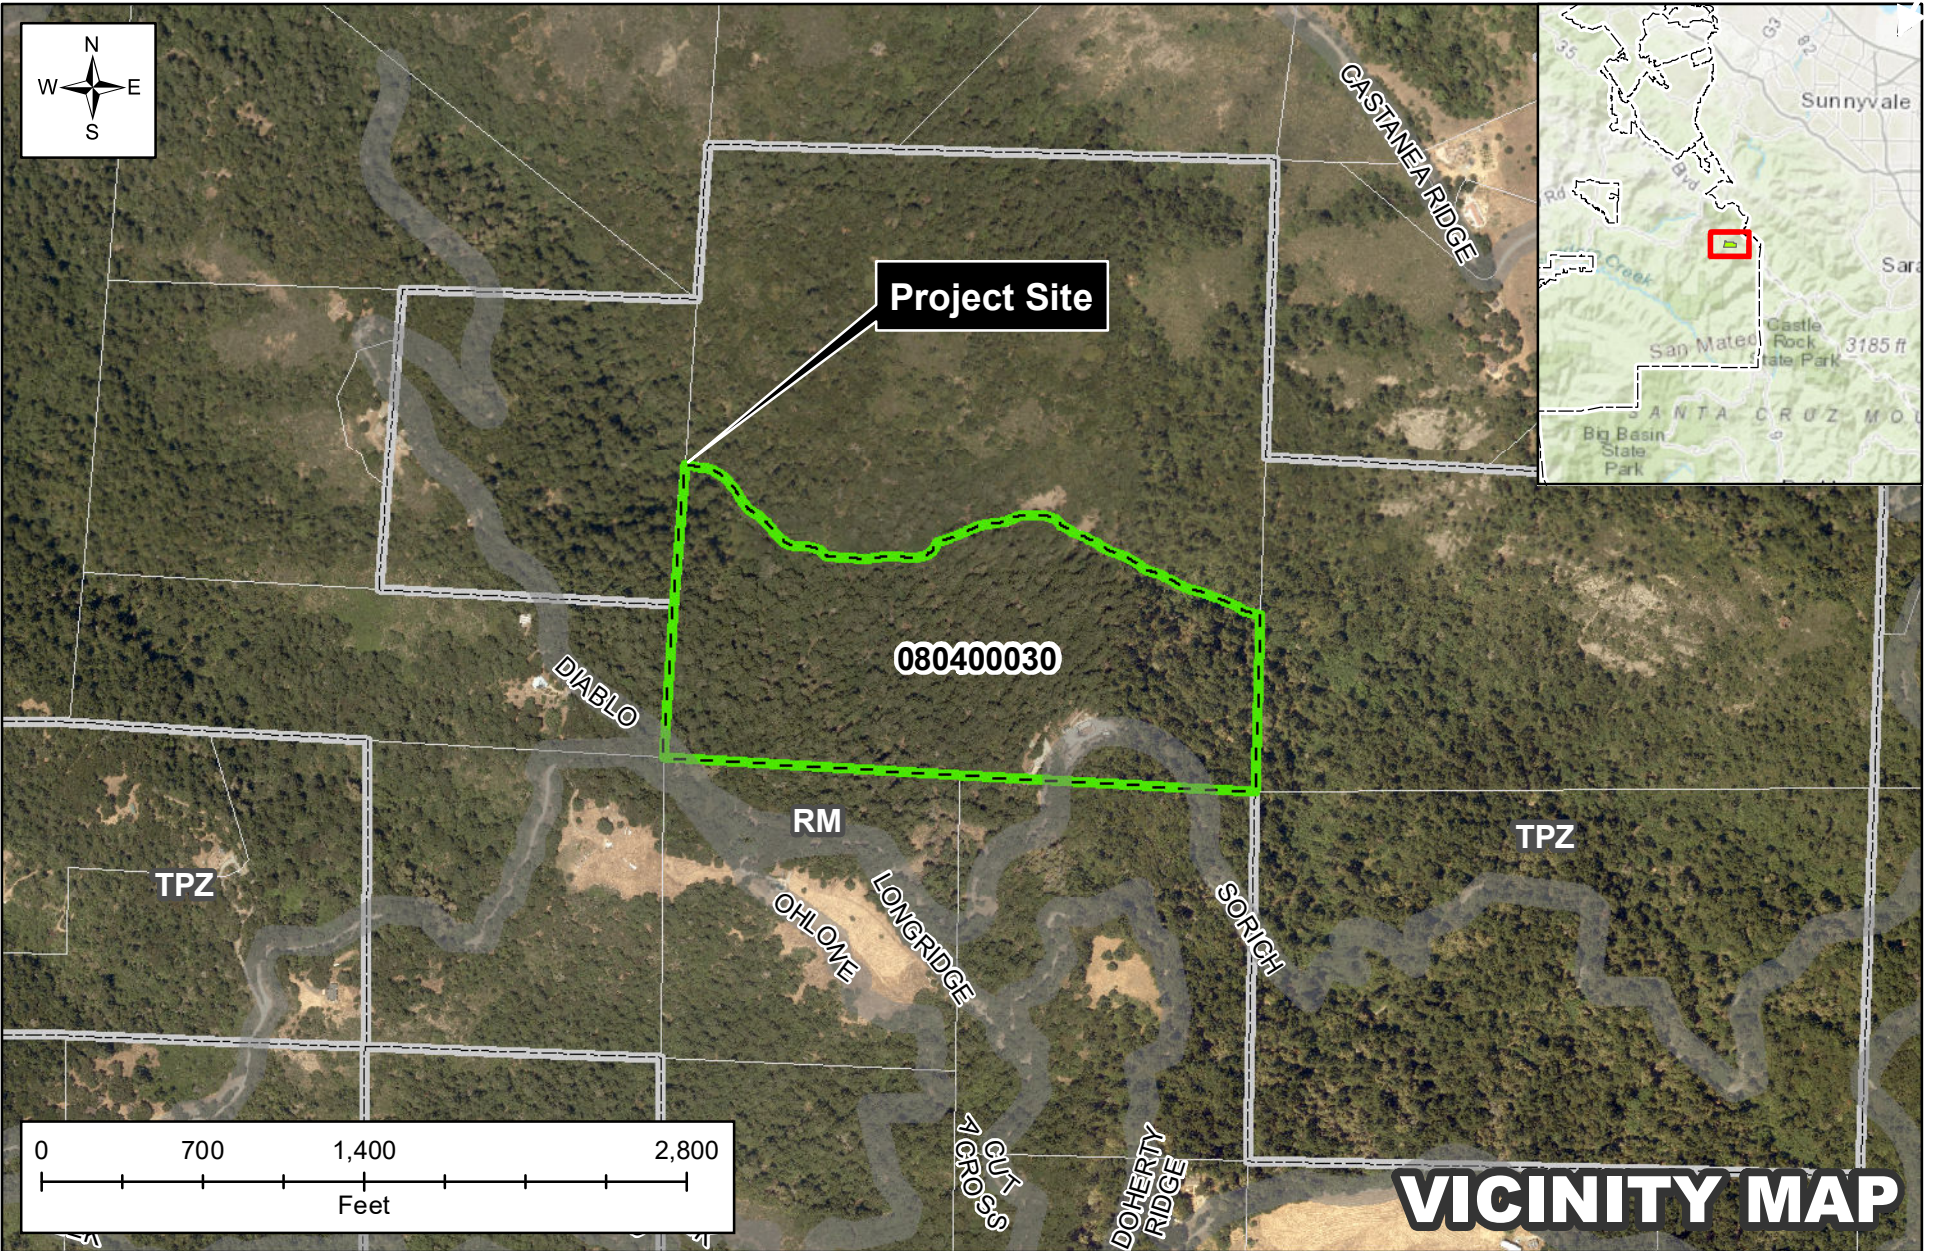

Santa Clara County

080400030

VICINITY MAP

Project Site

080400030

DIABLO

RM

TPZ

TPZ

OHLOVE

LONGRIDGE

SORICH

4900 CUT

DOHERITY RIDGE

CASTANEA RIDGE

VICINITY MAP