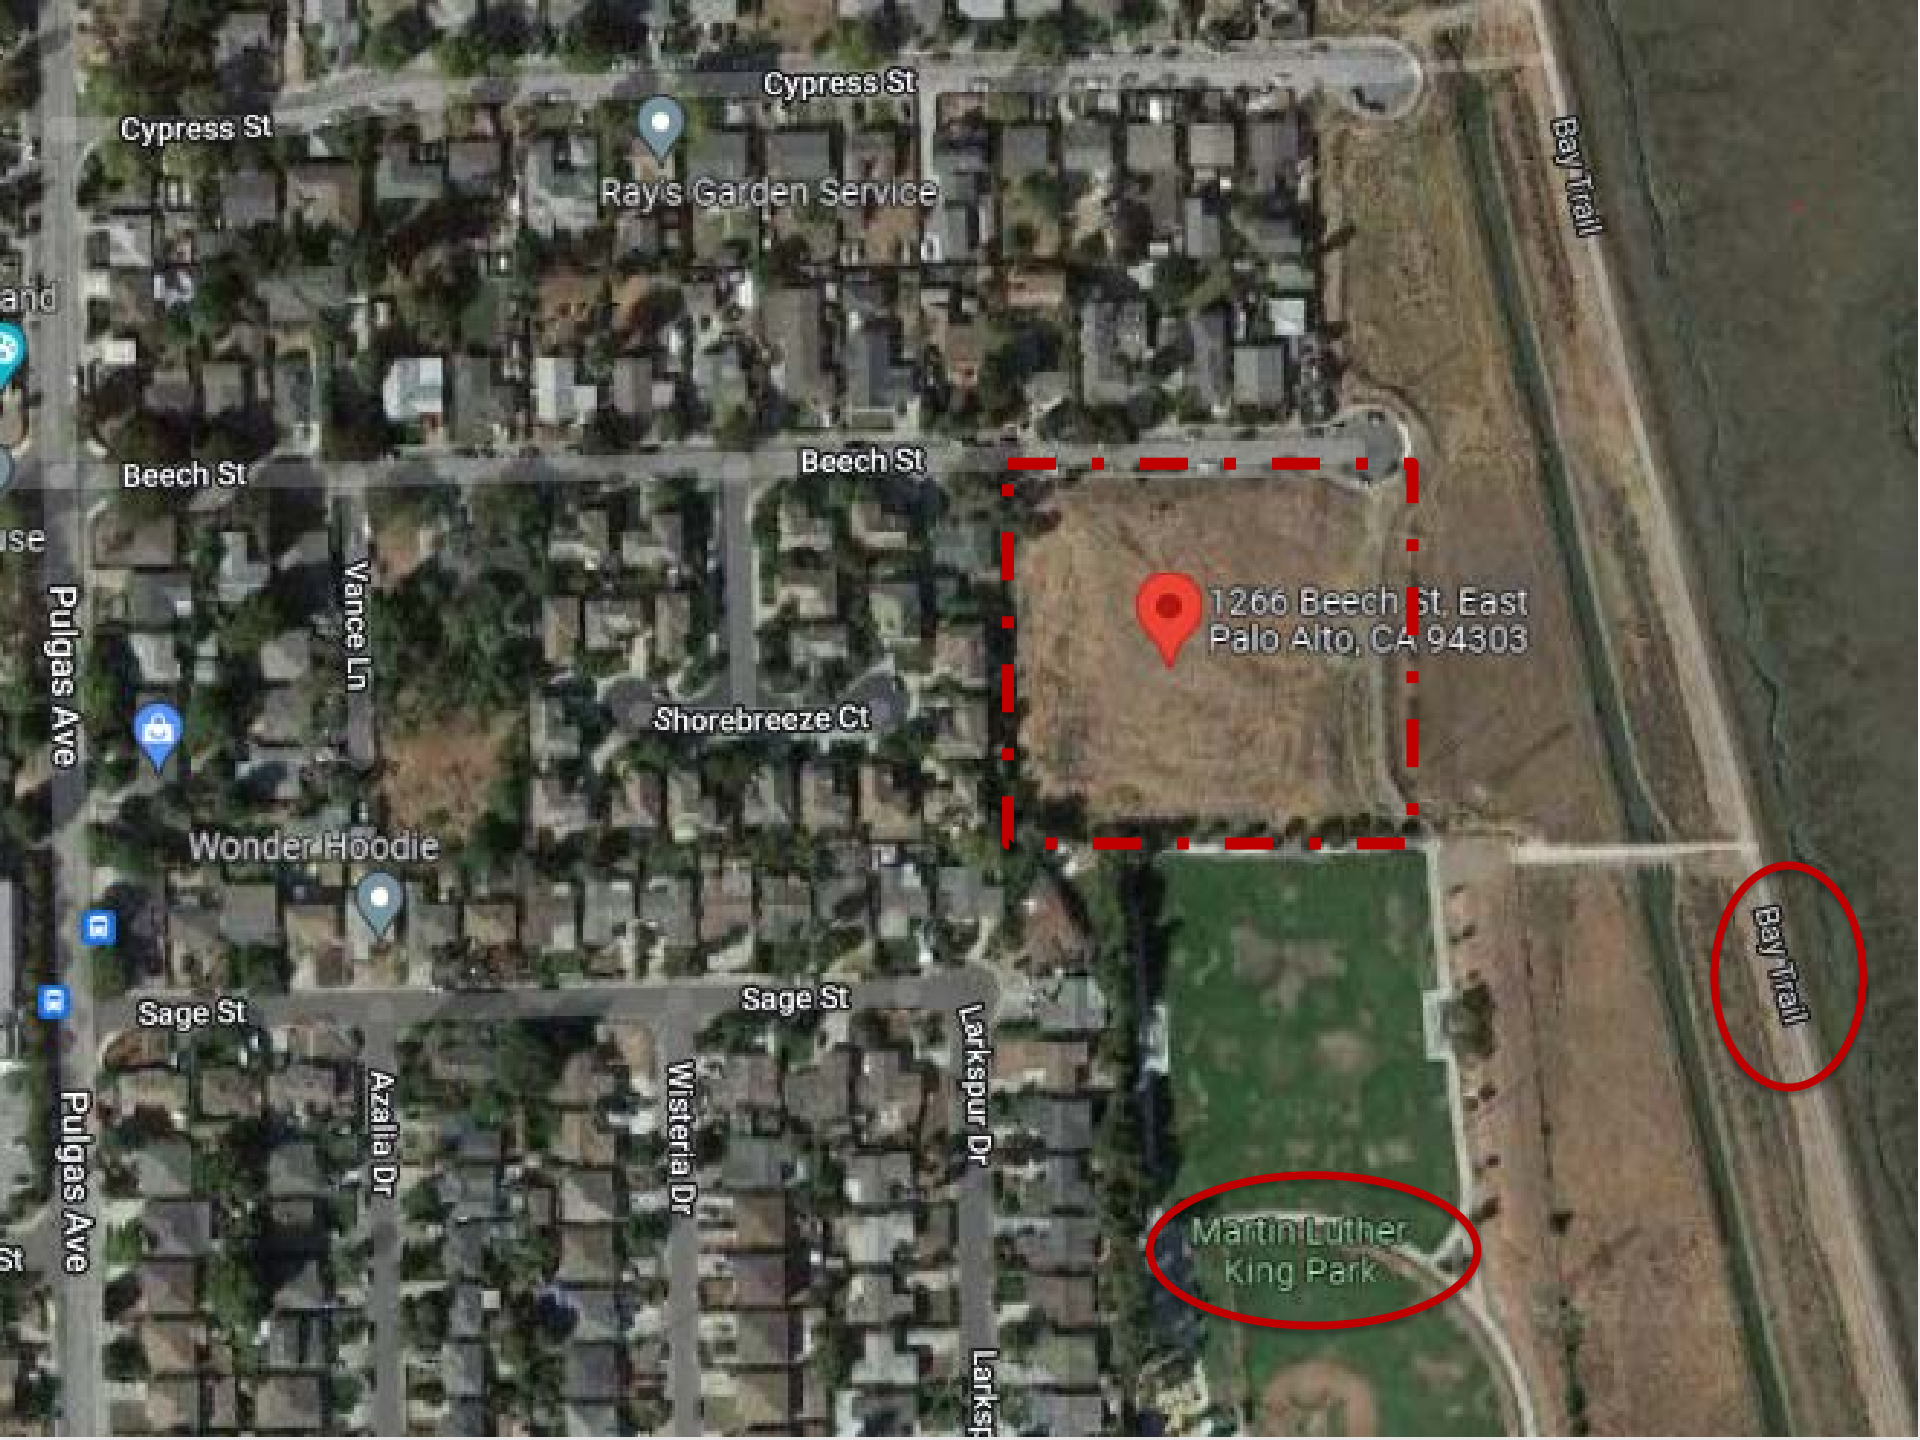

COUNTY OF SAN MATEO

COUNTY-OWNED SITE
1266 BEECH ST, EAST PALO ALTO

Cypress St

Cypress St

Ray's Garden Service

Bay Trail

Beech St

Beech St

1266 Beech St, East
Palo Alto, CA 94303

Shorebreeze Ct

Vance Ln

Wonder Hoodie

Sage St

Sage St

Bay Trail

Martin Luther
King Park

Pulgas Ave

Azalia Dr

Wisteria Dr

Larkspur Dr

Pulgas Ave

Larkspur Dr

**CITY-OWNED SITE
2277 UNIVERSITY AVE, EAST PALO
ALTO**

Runnymede St

109

University Ave

Capital Ave

Drew Center Pharmacy

Sche

AutoRepair

ATM

Three Brothers Tacos
Mexican